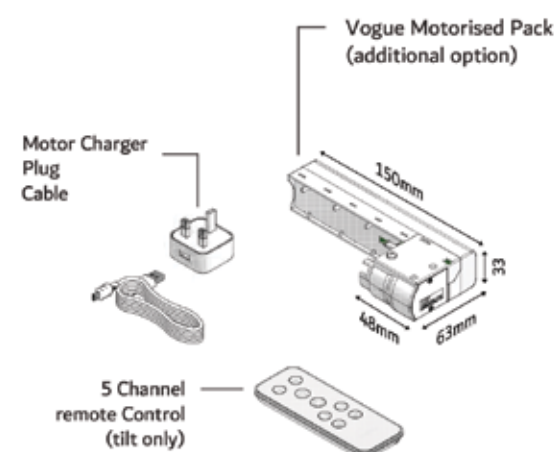

SPLIT OPTIONS

Please note we don't recommend split draw as there is no voile in the middle when the louvers are pulled together.

VERTEX BLIND SYSTEM WITH DOUBLE WAND OPERATION

BLINDTEX VERTEX BLIND SYSTEM

Vertex blinds use a headrail made in Britain by Louvolite. The carrier trucks are UV stabilised making them less prone to hardening and going brittle overtime. The gears in the trucks can rotate 185° enabling efficient closure without strain on the mechanism. The 103mm spacing of the louvres is done by stainless steel links rather than the plastic commonly used in cheaper tracks. The hooks are self aligning and can be drawn open via mono wand command or by cord. If cord operation is opted then the tilting of the louvres is done by No6 tilt chain (If the blind is wider than 3 metres the cord option is recommended). There is also an option to tilt the louvres by remote control.