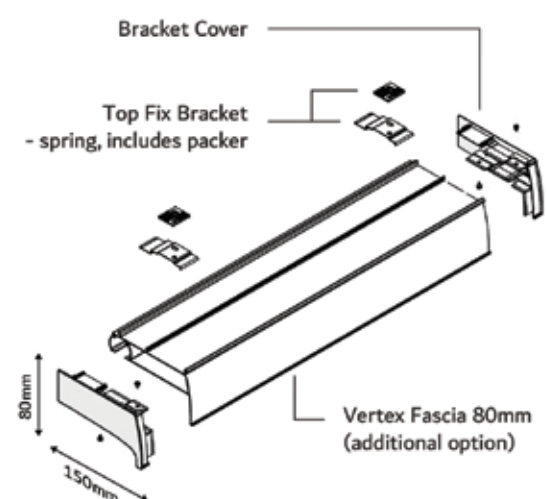

FASCIA COLOUR OPTIONS

WHITE

GRAPHITE

BUNCHING OPTIONS AND STACKING DISTANCES

ONE WAY OR SPLIT BUNCHING		
TRACK WIDTH	ONE WAY STACKING DEPTH	SPLIT STACKING DEPTH (EACH SIDE)
1000mm	225mm	225mm
2000mm	400mm	312mm
3000mm	575mm	400mm
4000mm	750mm	488mm
5000mm	925mm	575mm

SPLIT OPTIONS

Please note we don't recommend split draw as there is no voile in the middle when the louvers are pulled together.

VERTEX BLIND SYSTEM WITH DOUBLE WAND OPERATION

BLINDTEX VERTEX BLIND SYSTEM

Vertex blinds use a headrail made in Britain by Louvolite. The carrier trucks are UV stabilised making them less prone to hardening and going brittle overtime. The gears in the trucks can rotate 185° enabling efficient closure without strain on the mechanism. The 103mm spacing of the louvres is done by stainless steel links rather than the plastic commonly used in cheaper tracks. The hooks are self aligning and can be drawn open via mono wand command or by cord. If cord operation is opted then the tilting of the louvres is done by No6 tilt chain (If the blind is wider than 3 metres the cord option is recommended). There is also an option to tilt the louvres by remote control.