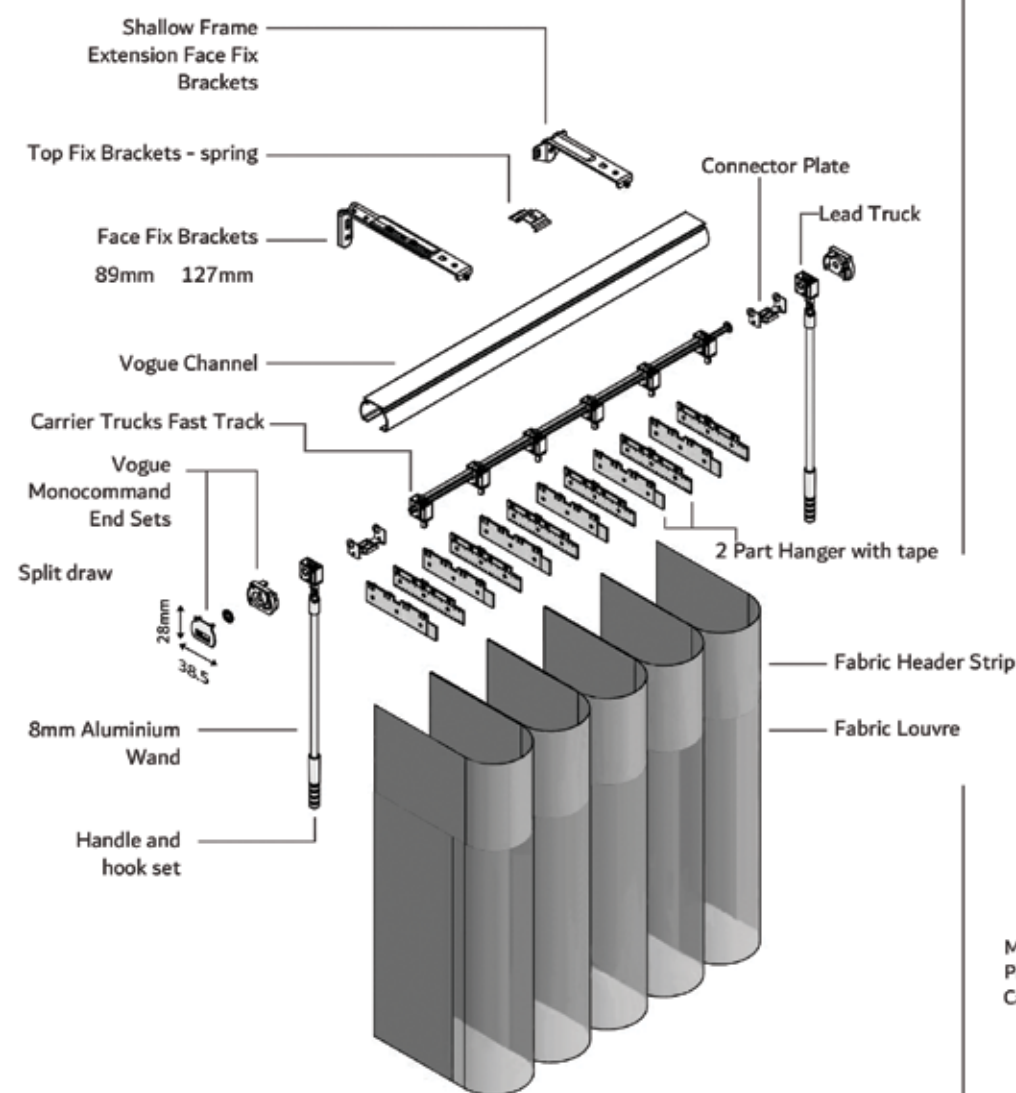

HEADRAIL COLOUR OPTIONS

WHITE

BRUSHED STEEL

PIANO BLACK

BROWN

CHAMPAGNE GOLD

GRAPHITE

- 5m length tracks available for wider windows and doors.
- Can be used in large spaces, such as hotels, restaurants, or offices as room dividers.
- Child safe with wand operation.
- Motorised Headrail "tilt only" available (not available with Fascia option) with maximum track width being 3m.

FASCIA COLOUR OPTIONS

WHITE

GRAPHITE

BUNCHING OPTIONS AND STACKING DISTANCES

ONE WAY OR SPLIT BUNCHING		
TRACK WIDTH	ONE WAY STACKING DEPTH	SPLIT STACKING DEPTH (EACH SIDE)
1000mm	225mm	225mm
2000mm	400mm	312mm
3000mm	575mm	400mm
4000mm	750mm	488mm
5000mm	925mm	575mm

SPLIT OPTIONS

Please note we don't recommend split draw as there is no voile in the middle when the louvers are pulled together.

VERTEX BLIND SYSTEM WITH DOUBLE WAND OPERATION

BLINDTEX VERTEX BLIND SYSTEM

Vertex blinds use a headrail made in Britain by Louvolite. The carrier trucks are UV stabilised making them less prone to hardening and going brittle overtime. The gears in the trucks can rotate 185° enabling efficient closure without strain on the mechanism. The 103mm spacing of the louvres is done by stainless steel links rather than the plastic commonly used in cheaper tracks. The hooks are self aligning and can be drawn open via mono wand command or by cord. If cord operation is opted then the tilting of the louvres is done by No6 tilt chain (If the blind is wider than 3 metres the cord option is recommended). There is also an option to tilt the louvres by remote control.